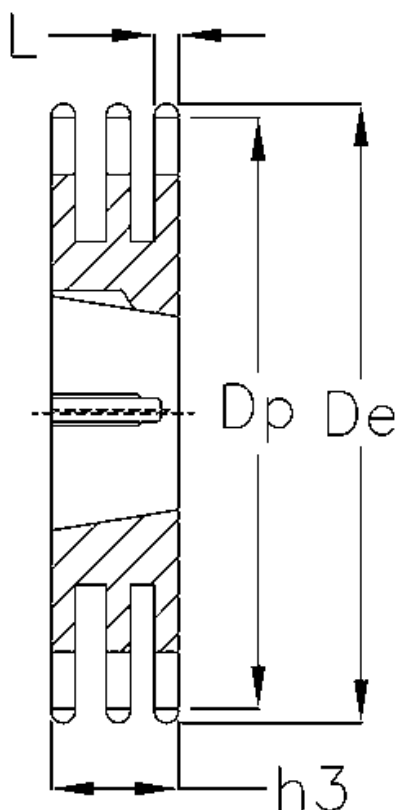

Article number: 616033005015

Description: Taperbored sprocket 08 B-3 Z=15 triplex
for bushing 1008

Measures

Bush = 1008
C = 1.3
Chain = -
Chain size = 1/2" x 5/16"
De = 65.5
Dp = 61.9
H = 34.9
h3 = 34.9

Material = Stål
Number of teeth = 15